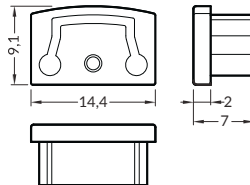

INDEX = 10 sets = 20 pcs
package > check the pricelist

white
C7960001
silver
C7960040
black
C7960002
grey
C7960022

white
C7940001
silver
C7940040
black
C7940002
grey
C7940022