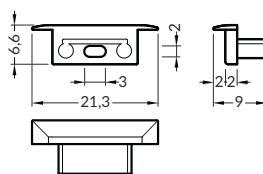

BEGTIN12 ending gen2 SQ with hole
colours: white, silver, black, grey
material: ABS

INDEX = 10 sets = 20 pcs
package > check the pricelist

white /
C8980001
silver /
C8980040
black /
C8980002
grey /
C8980022

white
C8970001
silver
C8970040
black
C8970002
grey
C8970022