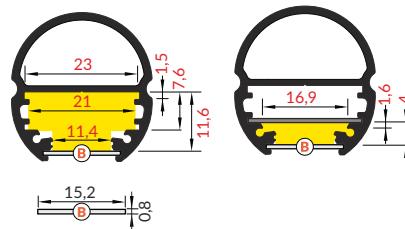

COVERS

B slide cover
colours: transparent, frosted, opal
material: PC, PP, PP

Note! Dimensions of the space to install LED source

C click cover
colours: transparent, opal
material: PMMA