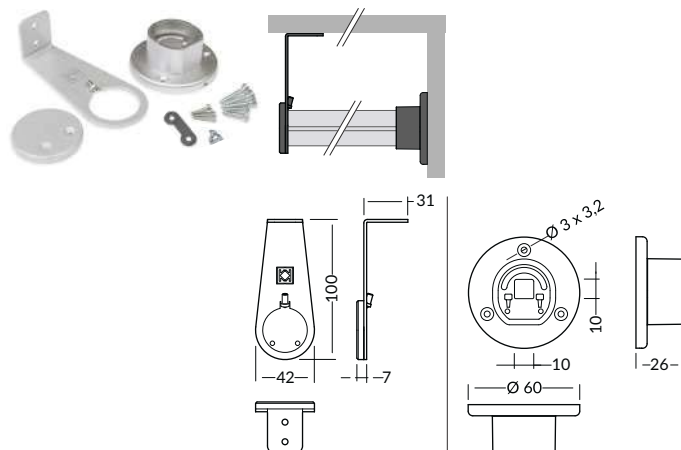

OVAL20 single extension arm
colour: silver
material: ABS, steel, aluminium