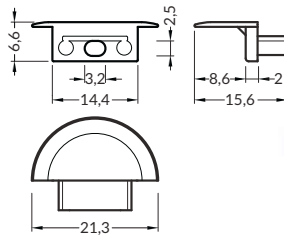

ENDINGS

BEGTIN12 ending gen2 with hole
colours: white, silver, black, grey
material: ABS