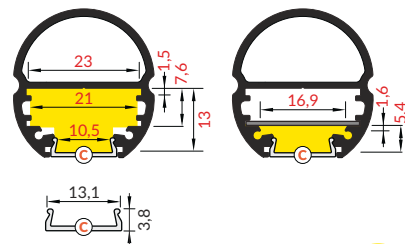

length 2000 mm  
 package > check the pricelist

**B transparent**  
 index = 10 pcs  
**76250016**

**B frosted**  
 index = 10 pcs  
**76250039**

**B opal**  
 index = 10 pcs  
**76250038**

**C transparent**  
 index = 1 pc  
**76330000**