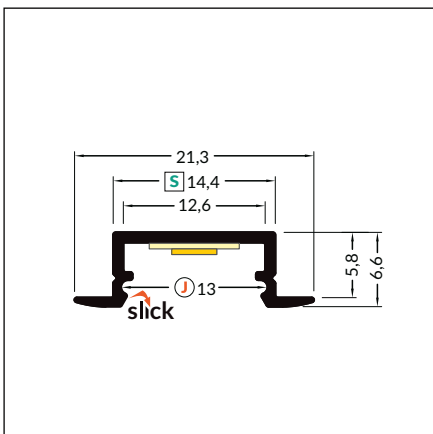

- **J** slide cover
- **S**¹ flexible mounting plate
- **S**² cone **S** flexible mounting plate

INDEX = 1 pc, length 2000 mm
package > check the pricelist

white painted
biały malowany
C8020001

anodized
anodowany
C8020020

black anodized
czarny anodowany
C8020021

max 12 mm

recessed
wpustowy

Available lengths: 1000 mm, 2000 mm, 3000 mm, 4000 mm.
The standard profile length tolerance is +20 mm.
More details >> 1.08.