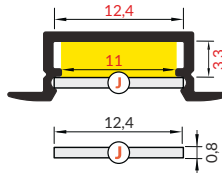

COVERS

J slide cover
colours: transparent, frosted, opal
material: PC, PP, PP

Note! Dimensions of the space to install LED source

length 2000 mm
package > check the pricelist

J transparent /
index = 10 pcs / i d- s - 10 s t
70330016

J frosted / **J** szron
index = 10 pcs / indeks = 10 szt.
70330039

J opal / **J** mleczny
index = 10 pcs / indeks = 10 szt.
70330038

The standard cover length tolerance is +20 mm.
More details >> 1.08.