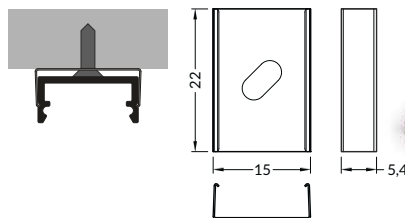

MOUNTINGS

S flexible mounting plate
colours: white, inox, black
material: stainless steel