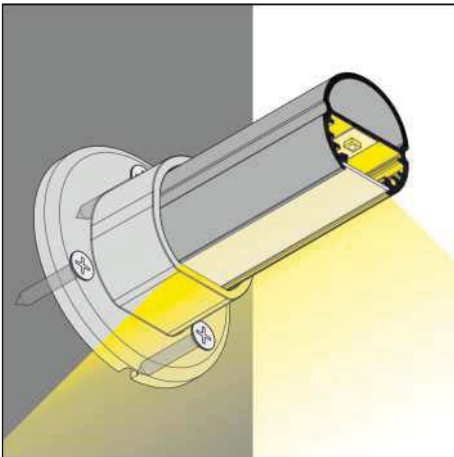

# OVAL 20 GARDEROBE LYS

**B** slide cover

**C** click cover

INDEX = 1 pc, length 2000 mm  
package > check the pricelist

anodized

92030020

Available lengths: 1000 mm, 2000 mm, 3000 mm, 4000 mm.  
The standard profile length tolerance is +20 mm.  
More details >> 1.08.