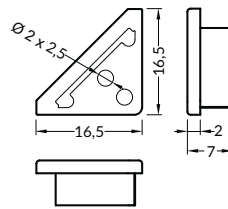

ENDINGS

CABI12 ending
colours: white, silver, black, grey
material: ABS

INDEX = 10 sets = 20 pcs
package > check the pricelist

white
C9980001

silver
C9980040

black
C9980002

grey
C9980022

Ending with marked space to bore the holes.