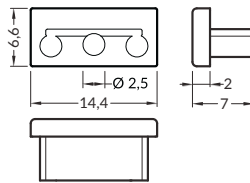

ENDINGS

BEGTON12 ending
colours: white, silver, black, grey
material: ABS

Ending with marked space to bore the holes.

BEGTON12 C ending
colours: white, silver, black, grey
material: ABS