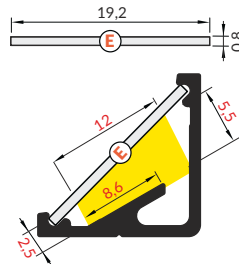

COVERS

E slide cover
colours: transparent, frosted, opal
material: PC, PP, PP

Note! Dimensions of the space to install LED source

length 2000 mm
package > check the pricelist

E transparent
index = 10 pcs
A2040016

E frosted
index = 10 pcs
A2040039

E opal /
index = 10 pcs
A2040038

The standard cover length tolerance is +20 mm.
More details >> 1.08.