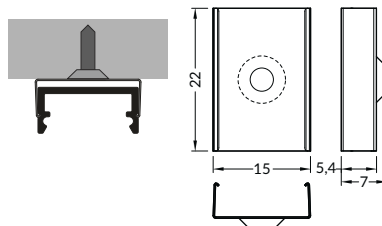

cone **S** flexible mounting plate
colours: white, inox, black
material: stainless steel