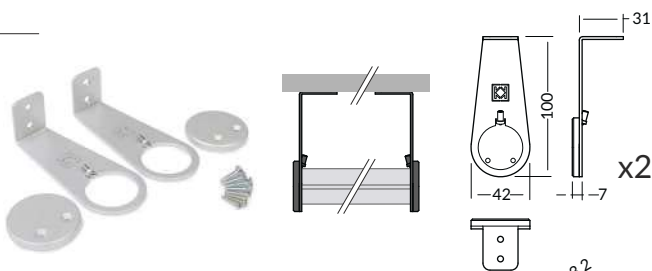

MOUNTINGS

OVAL20 double extension arm
colour: silver
material: ABS, steel, aluminium

INDEX = 1 set
package > check the pricelist

silver
92990040

OVAL20 simple holder
material: zinc coated steel