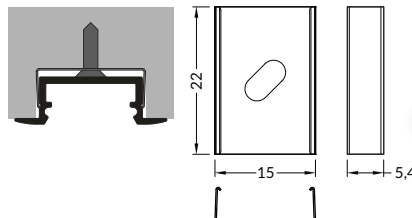

MOUNTINGS

S flexible mounting plate
colours: white, inox, black
material: stainless steel