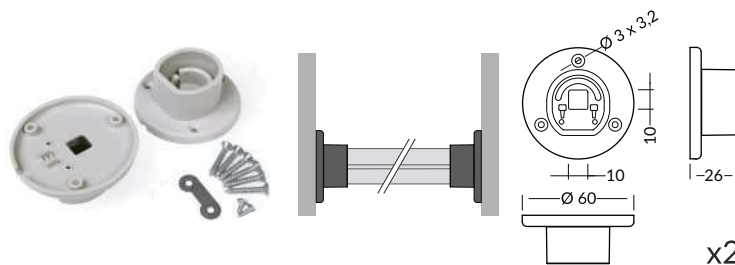

MOUNTINGS

OVAL20 side holder
colours: silver, grey
material: ABS