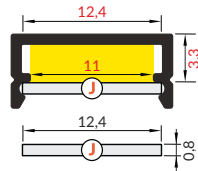

- J** slide cover
- C** click cover
- C\*** BEGTON12 C ending for C click cover
- S<sup>1</sup>** S flexible mounting plate
- S<sup>2</sup>** cone S flexible mounting plate

	INDEX = 1 pc, length 2000 mm package > check the pricelist
	white painted <b>C7020001</b>
	anodized <b>C7020020</b>
	black anodized <b>C7020021</b>

-  max 12 mm
-  surface

Available lengths: 1000 mm, 2000 mm, 3000 mm, 4000 mm.  
The standard profile length tolerance is +20 mm.  
More details >> 1.08.

## COVERS

**J** slide cover  
 colours: transparent, frosted, opal  
 material: PC, PP, PP

**Note!** Dimensions of the space to install LED source

length 2000 mm  
 package > check the pricelist

**J** transparent  
 index = 10 pcs  
**70330016**