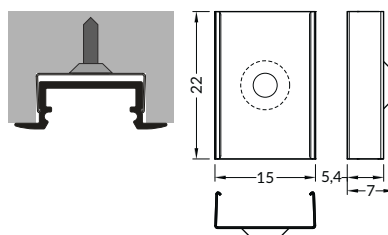

cone **S** flexible mounting plate
colours: white, inox, black
material: stainless steel