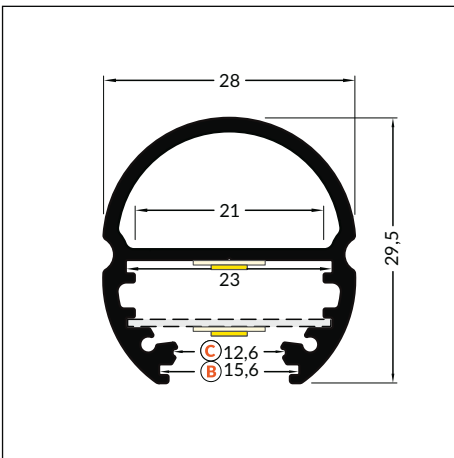

### Tilleggsutstyr:

430476	Oval20 sideholder grå sett a 2 stk
430477	Oval20 forlengerarm enkel
430478	Oval20 forlengerarm dobbel
430479	Oval20 enkelholder

# OVAL 20 GARDEROBE LYS

**B** slide cover

**C** click cover

INDEX = 1 pc, length 2000 mm  
package > check the pricelist

anodized

92030020

Available lengths: 1000 mm, 2000 mm, 3000 mm, 4000 mm.  
The standard profile length tolerance is +20 mm.  
More details >> 1.08.