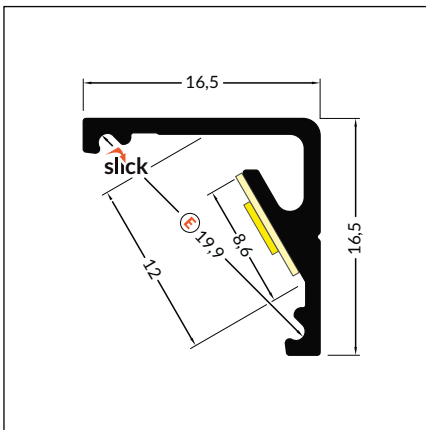

E E slide cover

	INDEX = 1 pc. length 2000 mm package > check the pricelist
	white painted C9020001
	anodized C9020020
	black anodized C9020021

max 12 mm

corner

Available lengths: 1000 mm, 2000 mm.
The standard profile length tolerance is +20 mm.
More details >> 1.08.